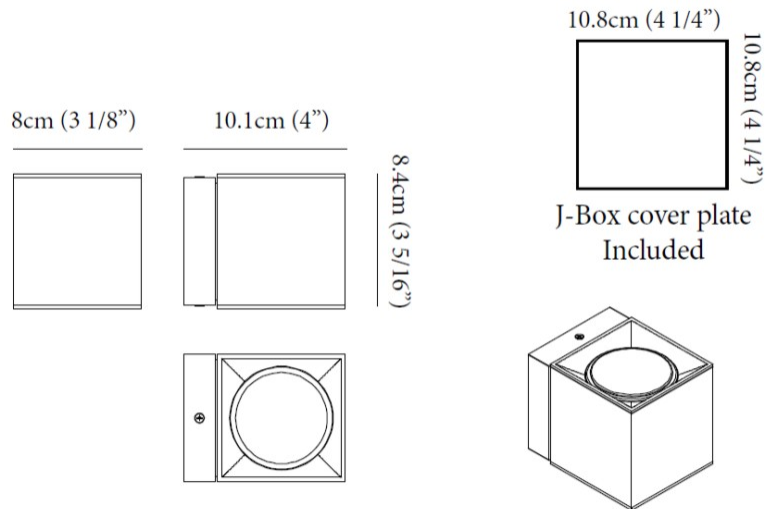

DAU SINGLE COVERED SURFACE

D93081-

base number _____
Finish Options _____

1. To build a product code in our configurator select the specify button on the base model # product page
2. To build a manual product code on this datasheet choose from the options listed below in blue font and add the suffix to the base model #

GENERAL

Series: Dau _____
Subseries: Dau Single Covered _____
Brand: Milan _____
Division: Design _____
Mounting Type: Surface _____
Mounting Location: Wall _____
Subcategory: Downlight _____

PHYSICAL

Shape: Cube _____
Length (mm): 80 _____
Length (in): 3 1/8 _____
Height (mm): 84 _____
Depth (mm): 101 _____
Height (in): 3 1/3 _____
Depth (in): 4 _____
Extension (mm): 101 _____
Extension (in): 4 _____
Light Distribution: Direct _____
Weight (kg): 0.82 _____
Weight (lbs): 1.81 _____
Fixture Finish: [BAL](#) / [MWL](#) / [BSL](#) _____
Fixture Material: Extruded Aluminum _____

ELECTRICAL

Number of Lamps: 1 _____
Lamp Type: LED Retrofit _____
Lamp Shape: MR16 _____
Bulb Included: Bulb Not Included _____
Max. Wattage Per Lamp (W): 4 _____
Lamp Base: GU10 _____
Input Voltage (V): 120Vac Direct Line _____

LED

OPTICAL

RATINGS AND CERTIFICATIONS

Certified By: Certified for North American Standards _____
IP rating: IP20 _____